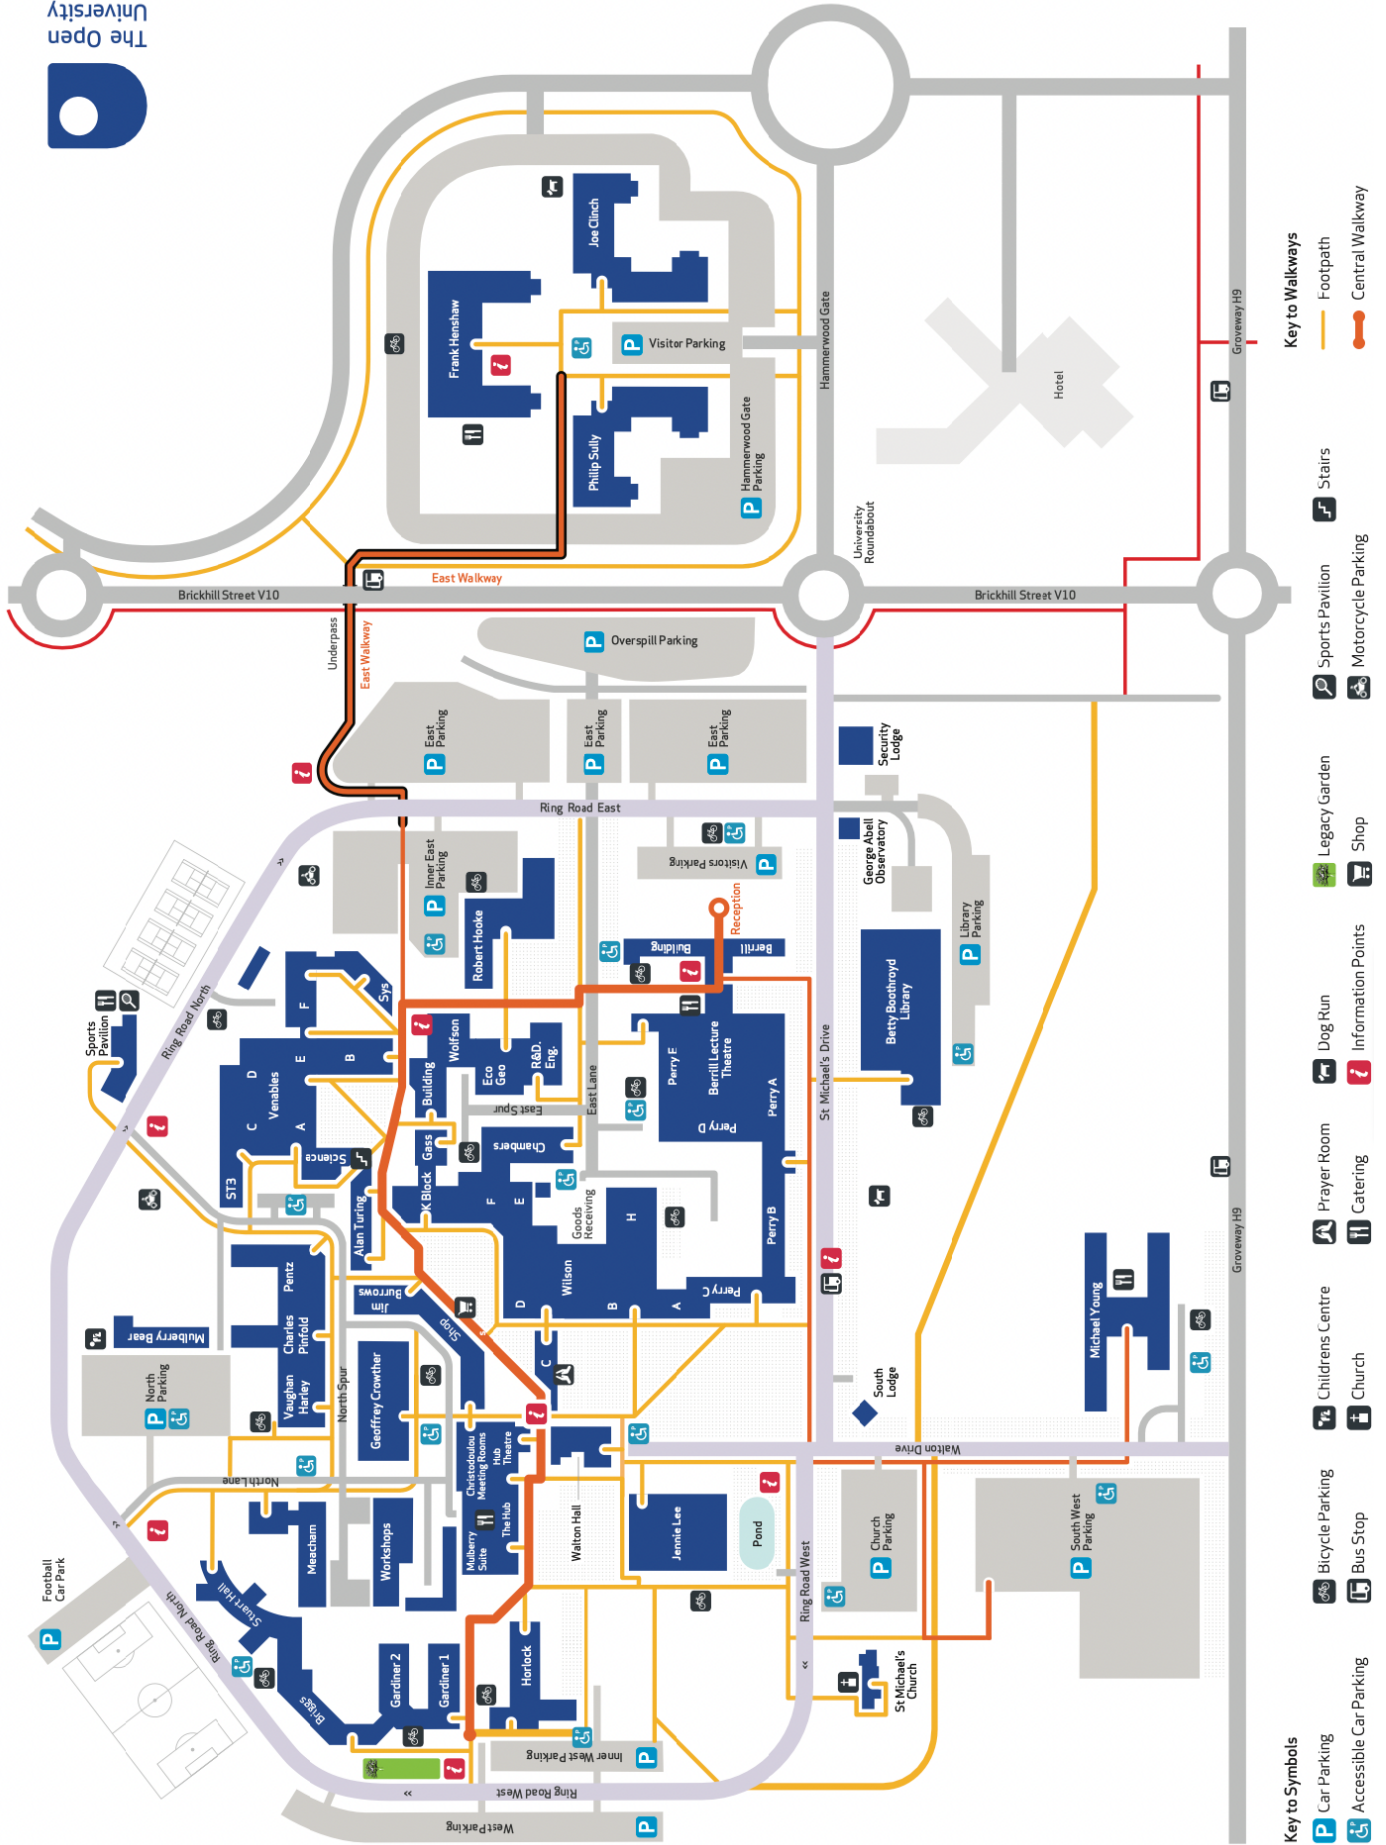

Campus Map

Key to Symbols	Key to Walkways
Car Parking	Footpath
Accessible Car Parking	Central Walkway
Bicycle Parking	Stairs
Bus Stop	Sports Pavilion
Church	Motorcycle Parking
Childrens Centre	Legacy Garden
Prayer Room	Shop
Dog Run	Information Points
Catering